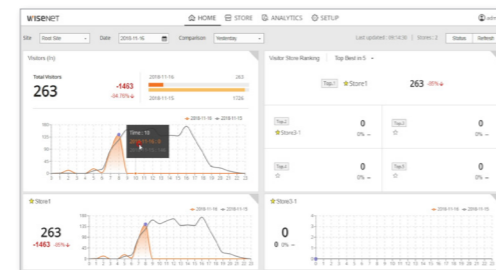

Retail Insight

Retail Insight, a business intelligence solution optimized for franchise retail, is a software that helps us use Business Intelligence features such as people counting and heatmap of Wisenet cameras including Q mini cameras in a more convenient and effective way. The solution can be accessed from anywhere to view data collected from a single store or multiple ones and compare store information to provide business insight for efficient operation and resource investment. The solution also supports integration with third-party solutions through web API.