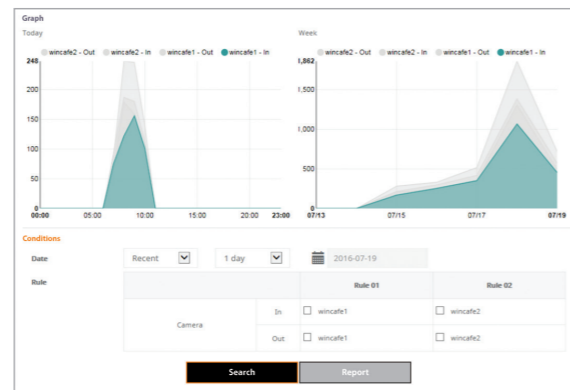

## Super-compact design fits everywhere

Wisenet Q mini line-up is designed as 99mm(3.9in) super-compact sized, about 40% smaller than its predecessor. Thanks to this feature, Wisenet Q mini series perfectly blends into any environment while facilitating an effortless installation anywhere.

### People counting

Wisenet Q mini cameras have a business intelligence function that offers retailers the opportunity to measure store efficiency. People counting applications display hotspots within a store, which allow marketing personnel to identify the busiest times of the day, helping them manage customer flow and understand buying patterns.