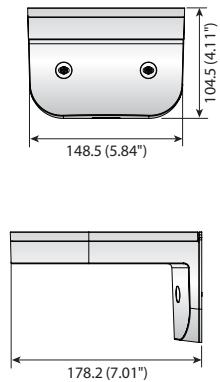

Wall Mounts

								
	Wall Mount		Wall Mount		Wall Mount		Wall Mount	
	SBP-137WM / SBP-137WMW		SBP-137WM1 / SBP-137WMW1		SBP-120WM / SBP-120WMW		SBP-125WMW	
Materials	Aluminum / Plastic		Aluminum / Plastic		Plastic		Aluminum, Plastic	
Dimensions (WxHxD)	148.5 x 104.5 x 178.2mm (5.84" x 4.11" x 7.01")		148.5 x 104.5 x 178.2mm (5.84" x 4.11" x 7.01")		122 x 95 x 157mm (4.80" x 3.74" x 6.18")		126.5 x 160.0 x 104.5mm (5.0" x 6.3" x 4.1")	
Pipe Thread	-		-		-		-	
Weight	440g (0.97 lb)		550g (1.21 lb) * included gang plate for single & double gangboxes		175g (0.39 lb)		425g (0.94lb)	
Color	Ivory	White	Ivory	White	Ivory	White	White	

Dimensions

Unit : mm (inch)

SBP-137WM / SBP-137WMW / SBP-137WM1 / SBP-137WMW1

SBP-120WM / SBP-120WMW

SBP-125WMW