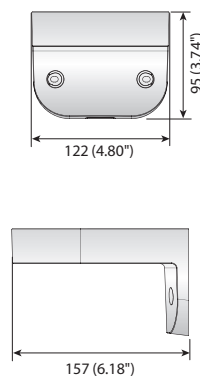

Wall Mounts

								
	Wall Mount		Wall Mount		Wall Mount		Wall Mount	
	SBP-137WM / SBP-137WMW		SBP-137WM1 / SBP-137WMW1		SBP-120WM / SBP-120WMW		SBP-125WMW	
Materials	Aluminum / Plastic		Aluminum / Plastic		Plastic		Aluminum, Plastic	
Dimensions (WxHxD)	148.5 x 104.5 x 178.2mm (5.84" x 4.11" x 7.01")		148.5 x 104.5 x 178.2mm (5.84" x 4.11" x 7.01")		122 x 95 x 157mm (4.80" x 3.74" x 6.18")		126.5 x 160.0 x 104.5mm (5.0" x 6.3" x 4.1")	
Pipe Thread	-		-		-		-	
Weight	440g (0.97 lb)		550g (1.21 lb) * included gang plate for single & double gangboxes		175g (0.39 lb)		425g (0.94lb)	
Color	Ivory	White	Ivory	White	Ivory	White	White	

Dimensions

Unit : mm (inch)

SBP-137WM / SBP-137WMW / SBP-137WM1 / SBP-137WMW1

SBP-120WM / SBP-120WMW

SBP-125WMW