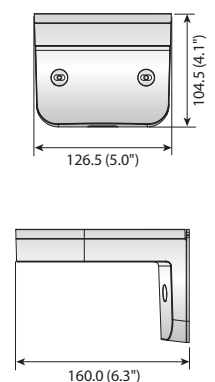

Wall Mounts

								
	Wall Mount		Wall Mount		Wall Mount		Wall Mount	
	SBP-137WM / SBP-137WMW		SBP-137WM1 / SBP-137WMW1		SBP-120WM / SBP-120WMW		SBP-125WMW	
Materials	Aluminum / Plastic		Aluminum / Plastic		Plastic		Aluminum, Plastic	
Dimensions (WxHxD)	148.5 x 104.5 x 178.2mm (5.84" x 4.11" x 7.01")		148.5 x 104.5 x 178.2mm (5.84" x 4.11" x 7.01")		122 x 95 x 157mm (4.80" x 3.74" x 6.18")		126.5 x 160.0 x 104.5mm (5.0" x 6.3" x 4.1")	
Pipe Thread	-		-		-		-	
Weight	440g (0.97 lb)		550g (1.21 lb) * included gang plate for single & double gangboxes		175g (0.39 lb)		425g (0.94lb)	
Color	Ivory	White	Ivory	White	Ivory	White	White	

Dimensions

Unit : mm (inch)

SBP-137WM / SBP-137WMW / SBP-137WM1 / SBP-137WMW1

SBP-120WM / SBP-120WMW

SBP-125WMW