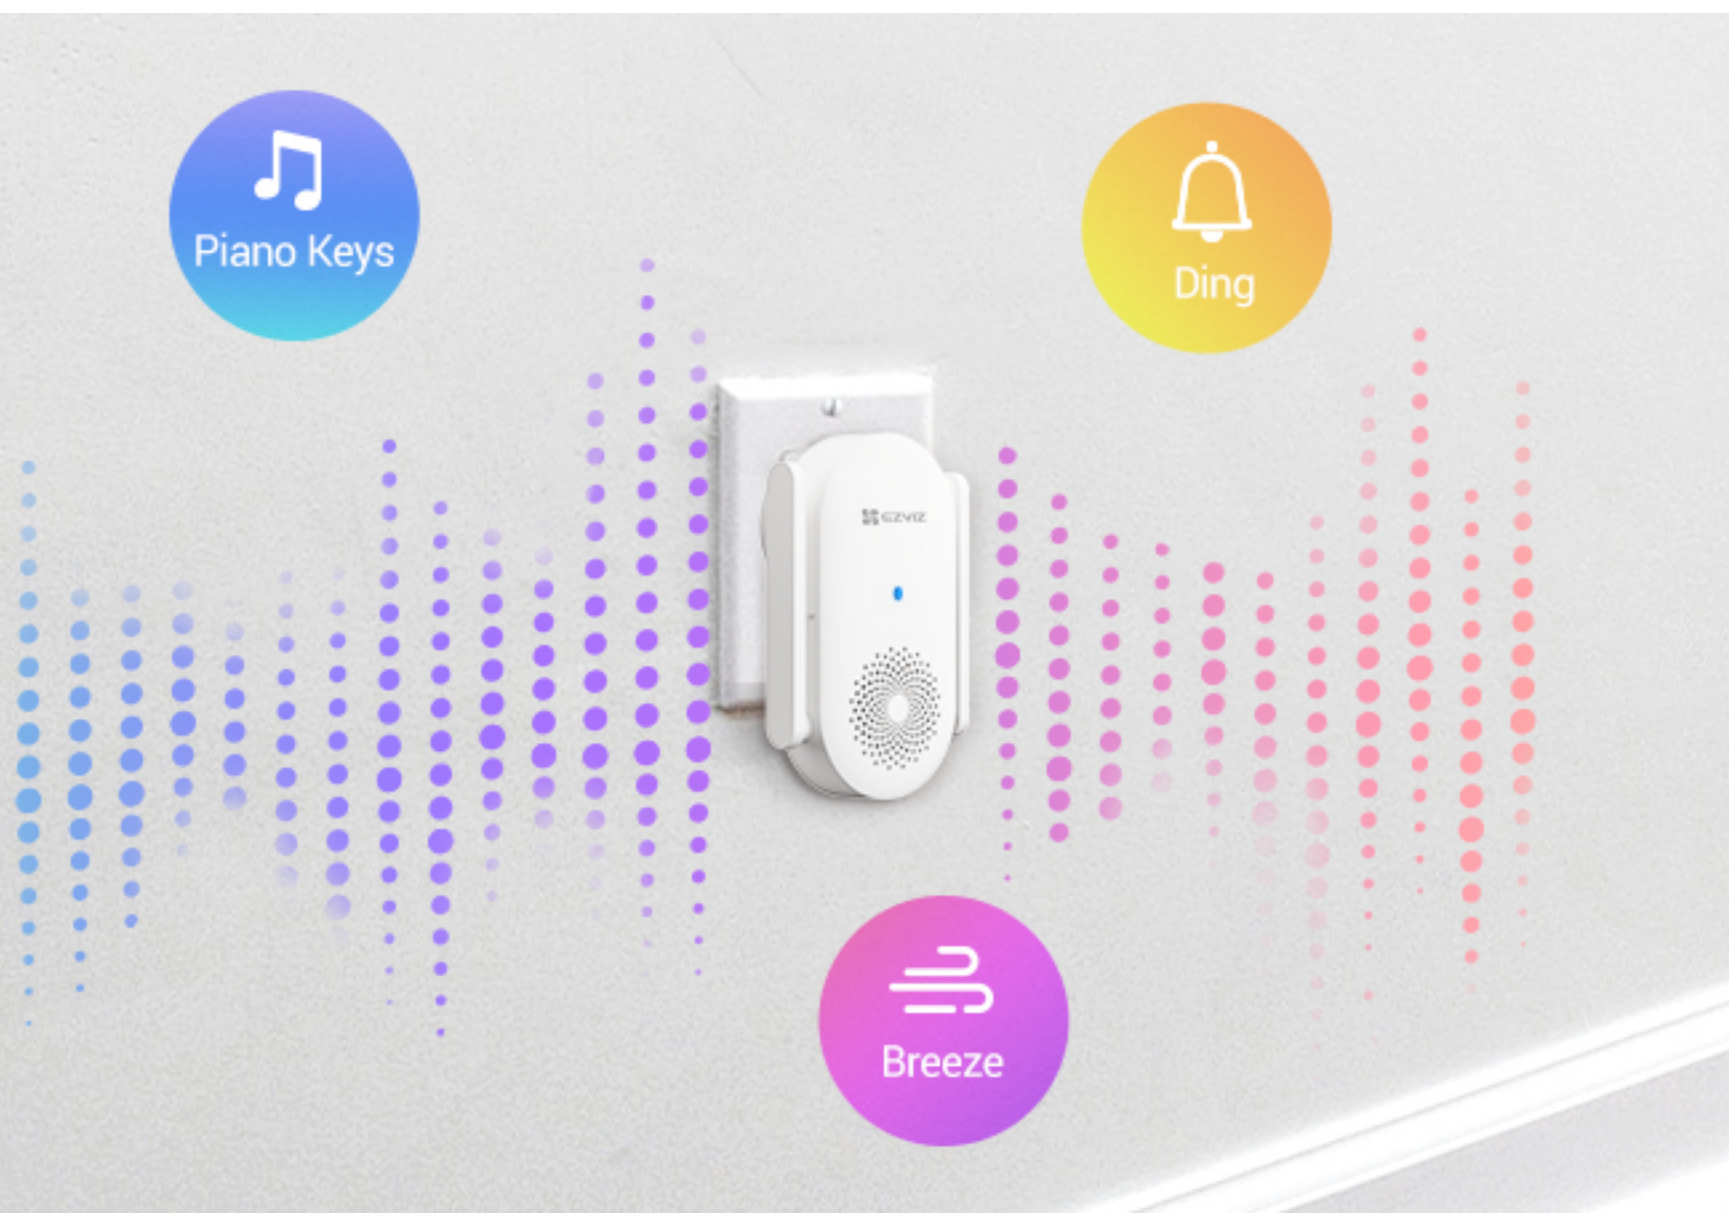

CH1

Smart Wi-Fi Chime

* Compatible EZVIZ Video Doorbells models include DB2, DB2 Pro, DB2-B, DB2-B Pro and DB1.

Create a better ring for your smart home

Optimize your EZVIZ doorbell with the thoughtfully-designed indoor chime. The CH1 blends with style into any room in your home. Customize the CH1 with the flexible audio tone options that best suit your vibe.

 Built-In Loud Speaker
(Up to 72 dB within 1-meter range¹)

 20 Notification Ringtones

 Adjustable Volume

 Dual Antennas

 Simple Plug-In Installation

 Compact Design

Know instantly when your visitors arrive

As soon as someone presses your EZVIZ doorbell at your front door, you will get a real-time audio notification from the CH1, even if your phone is out of reach. The chime reaches up to 72 dB with in a 1-meter radius, so you can hear the ring loud and clear.

Find the perfect ring for your sweet home

No more ear-piercing sound to startle you! Choose from 20 custom tunes to please your ear. Feel free to adjust the volume to just the right level, or mute it when you don't want to be disturbed.

A perfect companion for a boosted connection

The chime also works as an internet booster to better keep your EZVIZ battery doorbell online – which many other wireless doorbells struggle with.

1 Data from EZVIZ Lab's test results under standard conditions.