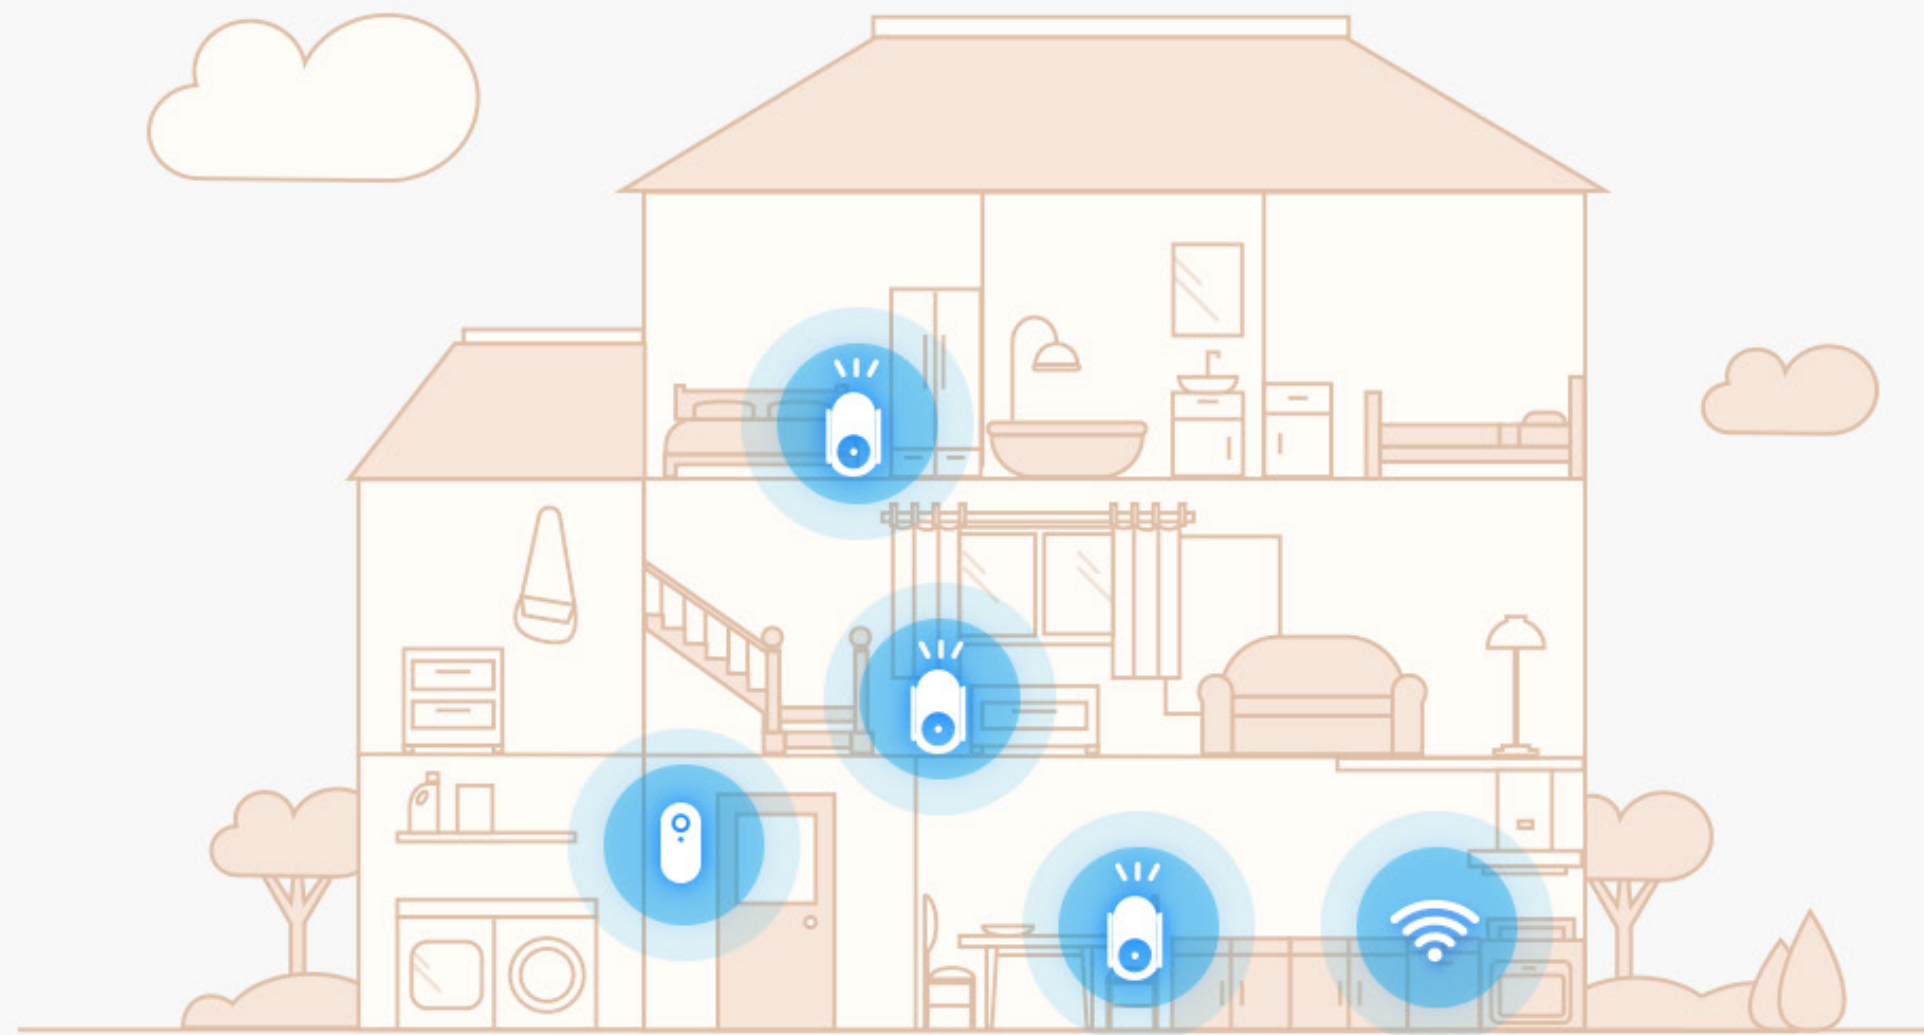

Hear every ring, in every room

In bigger homes, place multiple chimes in different areas – from the living room to the hallway, bedrooms, and basement – to amplify coverage. This way, you won't miss a single visitor even when you're far from the door.

A perfect companion for a boosted connection

The chime also works as an internet booster to better keep your EZVIZ battery doorbell online – which many other wireless doorbells struggle with.