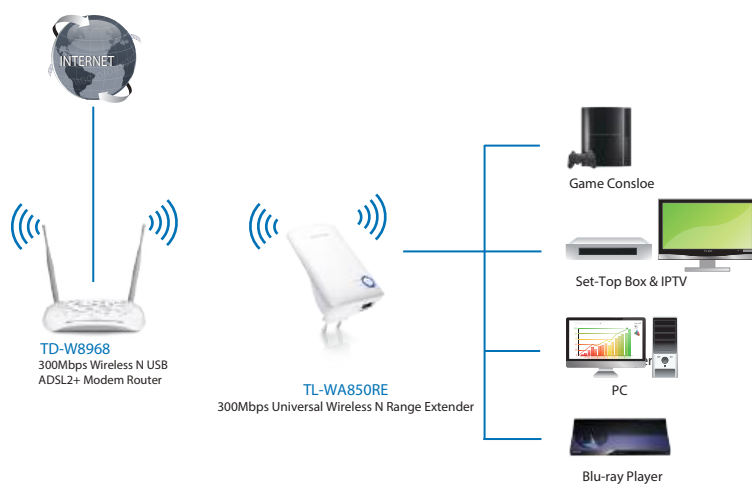

Working as a Wireless Adapter

Package:

- 300Mbps Universal Wi-Fi Range Extender TL-WA850RE
- RJ-45 Ethernet Cable
- Quick Installation Guide

Related Product:

- 300Mbps Wireless N USB ADSL2+ Modem Router TD-W8968
- 300Mbps Wireless N PCI Adapter TL-WN851ND
- 300Mbps High Gain Wireless USB Adapter TL-WN822N