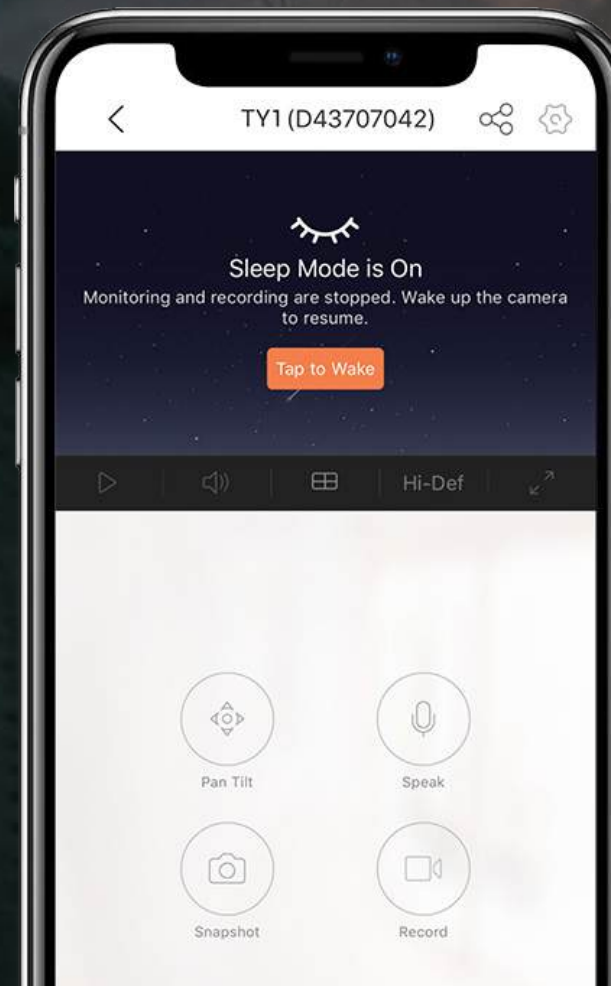

Wi-Fi 2.4 GHz

MicroSD Slot
(up to 256 GB)

Zero blind spots.

Keep tabs on every corner with just one TY1. Its expansive 360-degree field-of-view ensures full coverage, so you don't miss a thing.

- Vertical rotation 55°
- Horizontal rotation 340°

Smart tracking.

When the camera detects a moving object, it is smart enough to automatically track the motion while alerting you with an image in real time.

Communication, anytime.

Talk to your loved ones and deter unwelcome strangers – all by using the TY1's two-way communication feature. Using the EZVIZ App on your mobile device, you can easily and conveniently enjoy communication wherever you might be.

See further in the dark.

Enjoy round-the-clock protection with the TY1 camera. Using powerful Infrared LED lights, it lets you see up to 10 meters (33 feet) in dim light.

We protect your data and privacy.

Protecting your data and privacy is our highest priority. Data transmission between the camera and the EZVIZ Cloud is encrypted from end to end. Only you have the keys to decrypt your data. To get an extra layer of privacy protection, you can always enable the camera's sleep mode on the EZVIZ App.