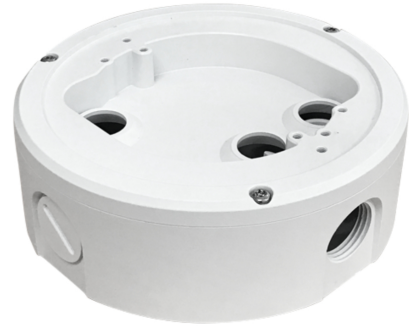

DA-JB4600

JUNCTION BOX

Dimension (mm) : Ø162 x 60.5(H)(Ø6.38)

Weight : 810g

SPECIFICATIONS

Mechanical	
Material	Aluminum
Color	White
Dimensions	Ø162 x 60.5(H) (Ø6.38" x 2.38(H))
Weight	0.81kg (1.79lb)
Relevant Mount	DA-LM2000, DA-RM2000
Relevant Model	DC-D4213WRX DC-D4216WRX DC-D4516WRX DC-D4811WRX DC-D4532WERADC-Y6516WRX DC-Y6C16WRXTC-D4222WRX TC-D4221WRXP

PRODUCT IMAGE

DIMENSIONS