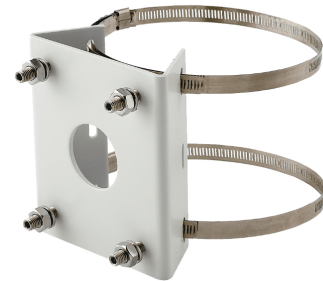

DA-LM1100

Pole Mount

Dimension (mm) : 156.0(L) x 136.0(W) x 40.7(H)

Weight : 1 kg(2.21 lb)

SPECIFICATIONS

Mechanical	
Material	Aluminum , Stainless steel
Color	White
Dimensions	156.0(L) x 136.0(W) x 40.7(H) (6.15"(L) x 5.36"(W) x 1.60"(H))
Weight	0.8kg (1.76lb)
Relevant Mount	DA-WM1400

PRODUCT IMAGE