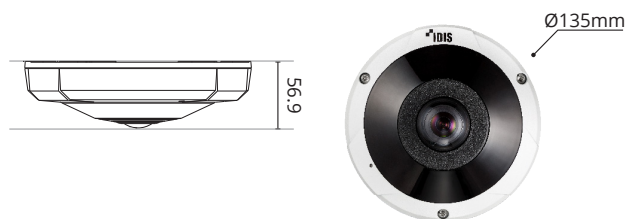

DIMENSIONS

(Unit - mm)