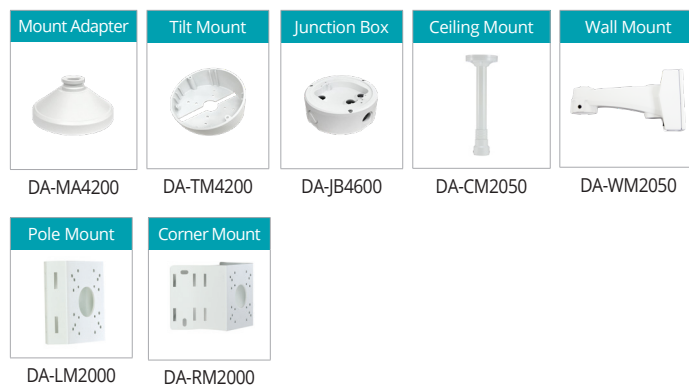

DIMENSIONS

(Unit - mm)

ACCESSORIES (OPTIONAL)

ACCESSORIES CONFIGURATION TREE