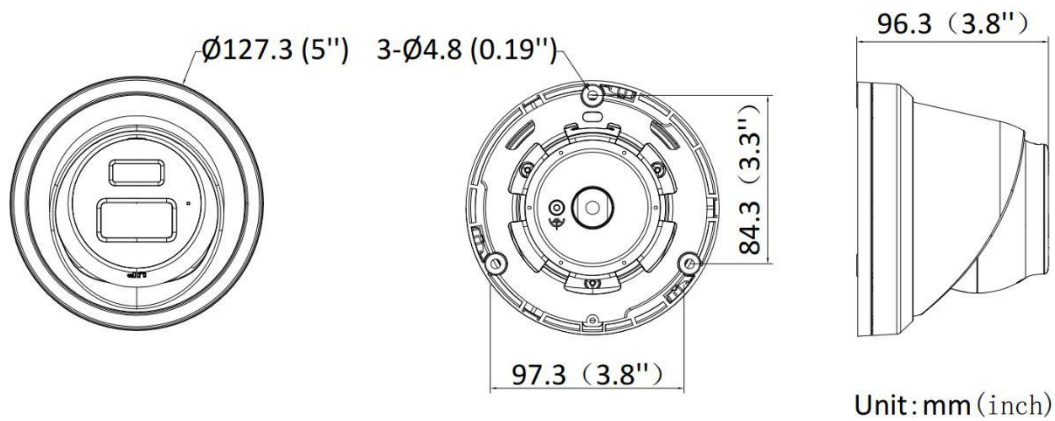

• Dimension

• Accessory

• Optional

DS-1273ZJ-130-TRL Wall mount	DS-1273ZJ-130B-TRL Wall mount	DS-1271ZJ-130-TRL Pendant Mount	DS-1275ZJ-SUS Vertical pole mount	DS-1276ZJ-SUS Corner mount