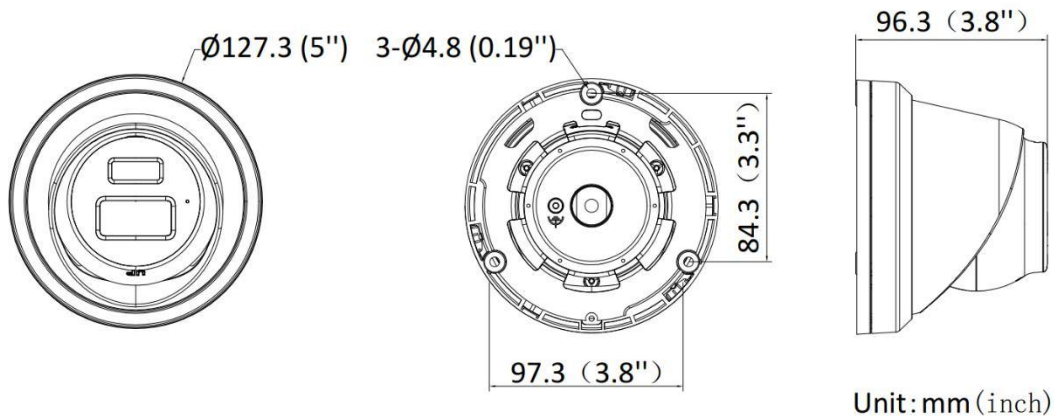

• Specification

Camera	
Image Sensor	1/2.8" Progressive Scan CMOS
Max. Resolution	3840 × 2160
Min. Illumination	Color: 0.005 Lux @ (F1.6, AGC ON), B/W: 0 Lux with light
Shutter Time	1/3 s to 1/100,000 s
Day & Night	IR cut filter
Angle Adjustment	Pan: 0° to 360°, tilt: 0° to 75°, rotate: 0° to 360°
Lens	
Lens Type	Fixed focal lens, 2.8 and 4 mm optional
Focal Length & FOV	2.8 mm, horizontal FOV 108°, vertical FOV 59°, diagonal FOV 127° 4 mm, horizontal FOV 88°, vertical FOV 44°, diagonal FOV 105°
Lens Mount	M12
Iris Type	Fixed
Aperture	F1.6
Depth of Field	2.8 mm: 1.7 m to ∞ 4 mm: 2.6 m to ∞
DORI	
DORI	2.8 mm, D: 84 m, O: 33 m, R: 16 m, I: 8 m 4 mm, D: 117 m, O: 46 m, R: 23 m, I: 11 m
Illuminator	
Supplement Light Type	IR
Supplement Light Range	Up to 30 m
Smart Supplement Light	Yes
IR Wavelength	850 nm
Video	
Main Stream	50 Hz: 20 fps (3840 × 2160) 25 fps (3200 × 1800, 2688 × 1520, 1920 × 1080, 1280 × 720) 60 Hz: 20 fps (3840 × 2160) 30 fps (3200 × 1800, 2688 × 1520, 1920 × 1080, 1280 × 720)
Sub-Stream	50 Hz: 25 fps (1280 × 720, 640 × 480, 640 × 360) 60 Hz: 30 fps (1280 × 720, 640 × 480, 640 × 360)
Third Stream	50 Hz: 10 fps (1920 × 1080, 1280 × 720, 640 × 480, 640 × 360) 60 Hz: 10 fps (1920 × 1080, 1280 × 720, 640 × 480, 640 × 360) *Third stream is supported under certain settings.
Video Compression	Main stream: H.265/H.264/H.264+/H.265+, Sub-stream: H.265/H.264/MJPEG, Third stream: H.265/H.264, *Third stream is supported under certain settings.
Video Bit Rate	32 Kbps to 16 Mbps
H.264 Type	Baseline Profile, Main Profile, High Profile
H.265 Type	Main Profile
Scalable Video Coding (SVC)	H.264 and H.265 encoding
Bit Rate Control	CBR, VBR

• Available Model

- IPC-T381H-MU(2.8mm)
- IPC-T381H-MU (4mm)
- IPC-T381H-MU(2.8mm)(Black)

• Dimension

• Accessory

• Optional

DS-1273ZJ-130-TRL Wall mount	DS-1273ZJ-130B-TRL Wall mount	DS-1271ZJ-130-TRL Pendant Mount	DS-1275ZJ-SUS Vertical pole mount	DS-1276ZJ-SUS Corner mount