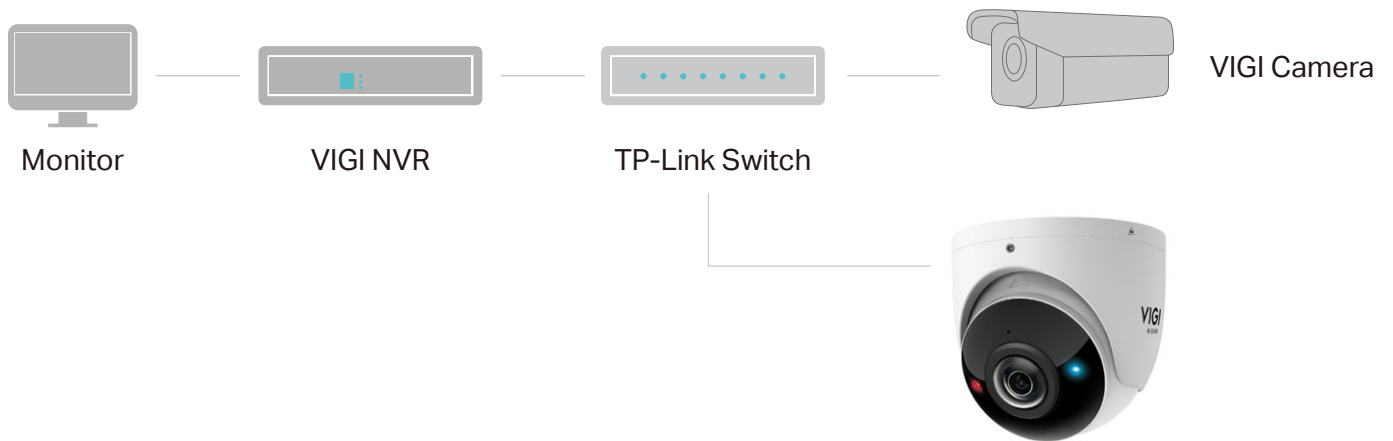

Object Removal
Detection

Object Abandoned
Detection

Scene Change
Detection

Region Entering
Detection

Region Exiting
Detection

Loitering
Detection

Abnormal Sound
Detection

// VIGI Surveillance Solution

The VIGI professional surveillance system by TP-Link is dedicated to protecting the business that you've worked hard to build—whenever, wherever.

Outstanding functions, reliable quality guarantees, and simplified installation work together to ensure your business stays safe and sound.

// Flexible Installation

Easily route your camera's cable into a dropped ceiling or avoid drilling by slotting it through the camera's side outlet.

// Build Features

// Specifications

Camera	
Product Model	InSight S485PI
Image Sensor	1/2.7" Progressive Scan CMOS
Shutter Speed	1/3 to 1/10000 s
Slow Shutter	Yes
Min. Illumination	0.005 Lux; 0 Lux with IR light
Day/Night Mechanism	IR Cut Filter
Day/Night Switch	Unified/ Scheduled/ Auto
Lens	
Type	Fixed Focal Lens
Focal Length	1.65 mm
Aperture	F2.0
FOV	1.65mm: <ul style="list-style-type: none">• Horizontal FOV: 180°• Vertical FOV: 86°• Diagonal FOV: 180°
Lens Mount	M12
DORI Distance	1.65mm <ul style="list-style-type: none">• Detect: 44 m (144.36 ft)• Observe: 18.33 m (60.15 ft)• Recognize: 8.8 m (28.87 ft)• Identify: 4.4 m (14.44 ft)
Angle Adjustment (Manual)	
Range	Pan: 0° to 360°, Tilt: 0° to 75°, Rotation: 0° to 360°
Illuminator	
IR LED	Quantity: 4 Range: 20m (65.62ft) Wavelength: 850nm
Illuminator On/Off Control	Auto/Scheduled/Always on/Always off