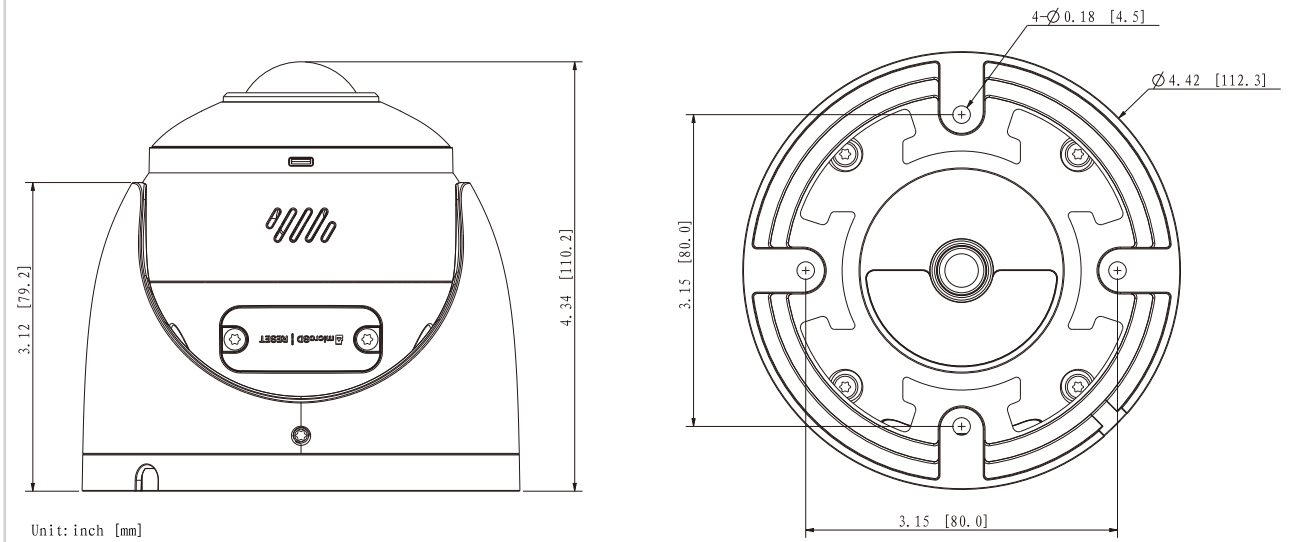

Dimensions

*This feature is in development and will update with future software iterations, and it must be used with VIGI specified software.

**The Micro SD card and pole mounting kits are not included in the package.

Specifications are subject to change without notice and can be found at www.vigi.com.

©2025 TP-Link