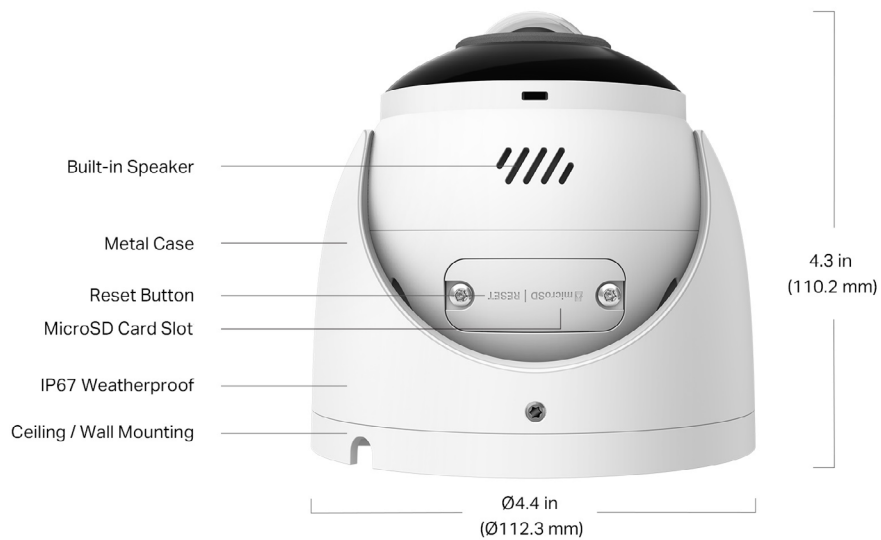

// Flexible Installation

Easily route your camera's cable into a dropped ceiling or avoid drilling by slotting it through the camera's side outlet.

// Build Features

// Specifications

Camera	
Product Model	InSight S485PI
Image Sensor	1/2.7" Progressive Scan CMOS
Shutter Speed	1/3 to 1/10000 s
Slow Shutter	Yes
Min. Illumination	0.005 Lux; 0 Lux with IR light
Day/Night Mechanism	IR Cut Filter
Day/Night Switch	Unified/ Scheduled/ Auto
Lens	
Type	Fixed Focal Lens
Focal Length	1.65 mm
Aperture	F2.0
FOV	1.65mm: <ul style="list-style-type: none">• Horizontal FOV: 180°• Vertical FOV: 86°• Diagonal FOV: 180°
Lens Mount	M12
DORI Distance	1.65mm <ul style="list-style-type: none">• Detect: 44 m (144.36 ft)• Observe: 18.33 m (60.15 ft)• Recognize: 8.8 m (28.87 ft)• Identify: 4.4 m (14.44 ft)
Angle Adjustment (Manual)	
Range	Pan: 0° to 360°, Tilt: 0° to 75°, Rotation: 0° to 360°
Illuminator	
IR LED	Quantity: 4 Range: 20m (65.62ft) Wavelength: 850nm
Illuminator On/Off Control	Auto/Scheduled/Always on/Always off