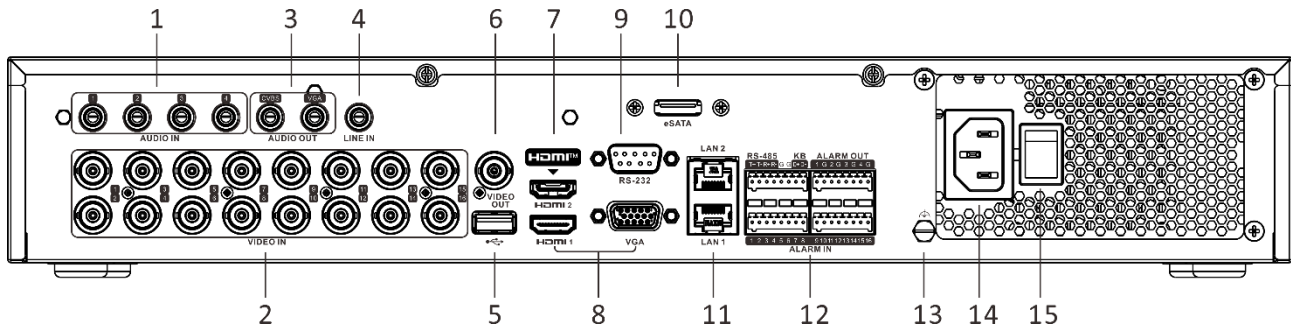

Physical Interface

No.	Description	No.	Description
1	Audio in	9	RS-232 interface
2	Video in	10	eSATA interface
3	Audio out	11	LAN1 and LAN2 interfaces
4	Line in	12	Alarm out, alarm in, RS-485, and keyboard
5	USB interface	13	GND
6	Video out	14	Power supply
7	HDMI2 interface	15	Power switch
8	HDMI1 and VGA interfaces		

Available Model

iDS-7316HUHI-M4/S

Headquarters

No.555 Qianmo Road, Binjiang District,
Hangzhou 310051, China
T +86-571-8807-5998
www.hikvision.com

Follow us on social media to get the latest product and solution information.

Hikvision

HikvisionHQ

HikvisionHQ

Hikvision_Global

Hikvision
Corporate Channel

hikvisionhq