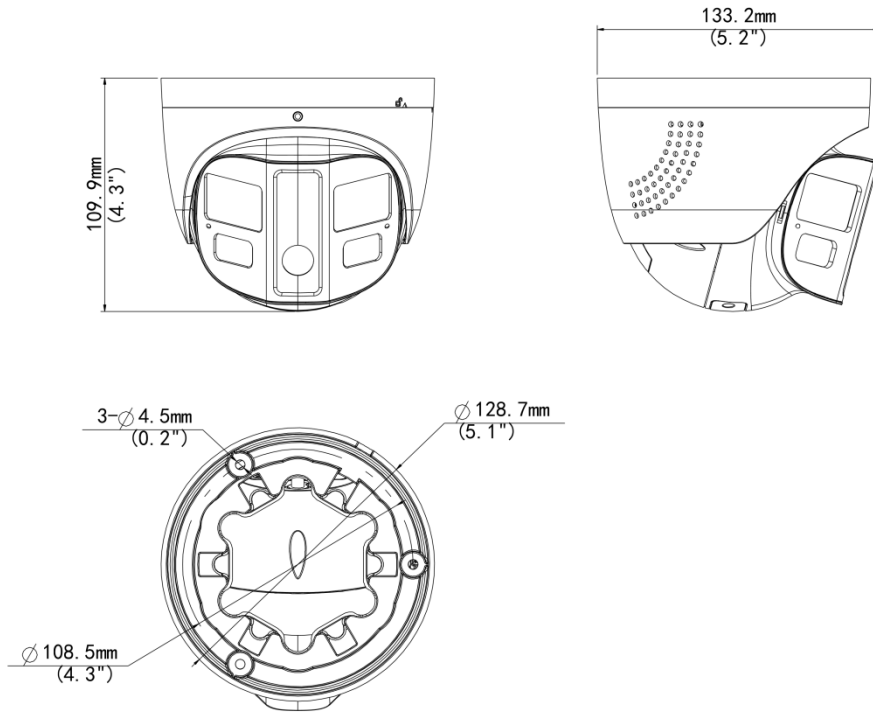

Dimensions

Accessories

TR-JB03-H-IN

Junction Box for Metal Turret Camera(Support wiring from behind)

TR-UC08-C

Bullet&Dome Corner Mounting Bracket

TR-JB07/WM03-F-IN

Wall Mounting Assembling Bracket with Back Hole for 3 Inch Hemisphere

TR-SE24-IN

Dome Pendant Mounting Pole 200mm

TR-WM03-B-IN

Wall Mounting Assembling Bracket for 3 Inch Hemisphere

TR-SE24-A-IN

Dome Pendant Mounting Pole 500mm