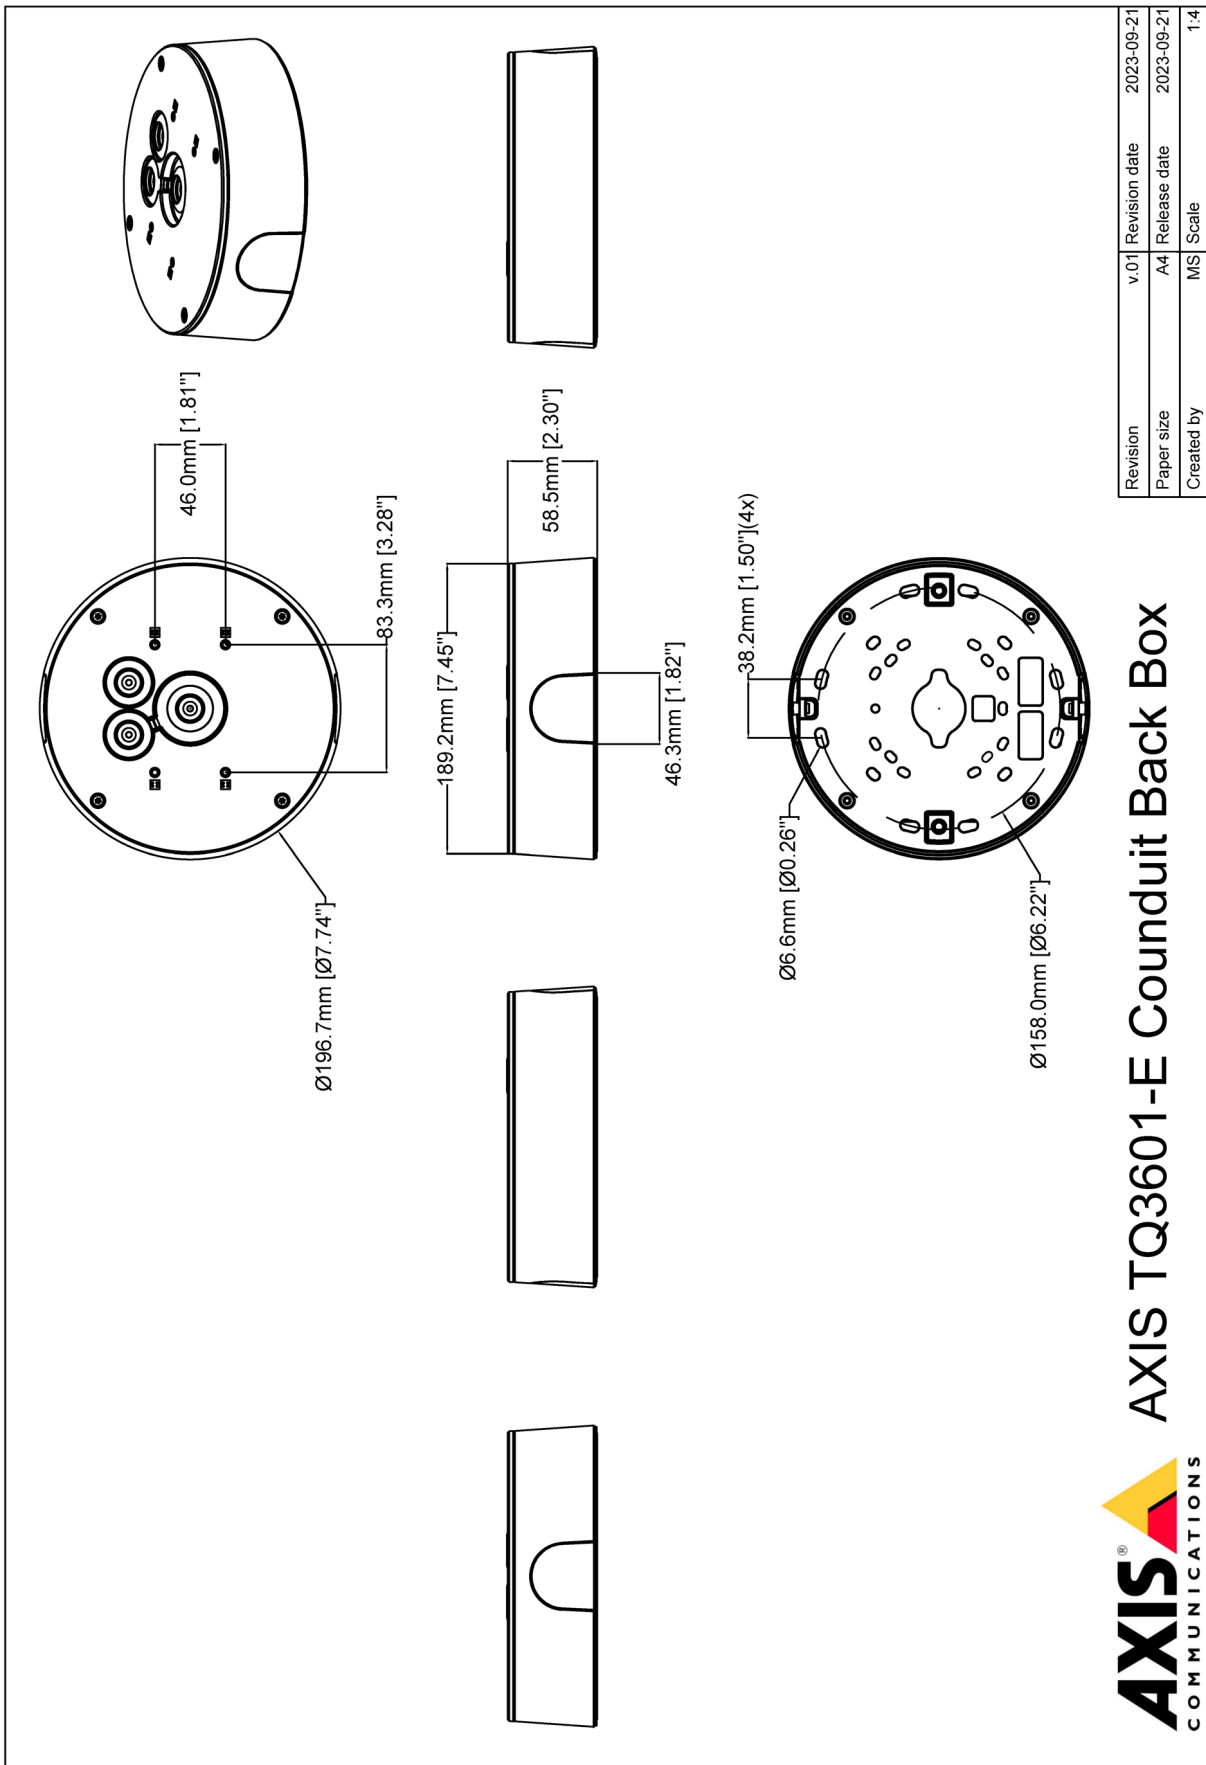

Revision	v.01	Revision date	2023-09-21
Paper size	A4	Release date	2023-09-21
Created by	MS	Scale	1:4

© 2023 Axis Communications

AXIS COMMUNICATIONS
AXIS TQ3601-E Conduit Back Box

www.axis.com